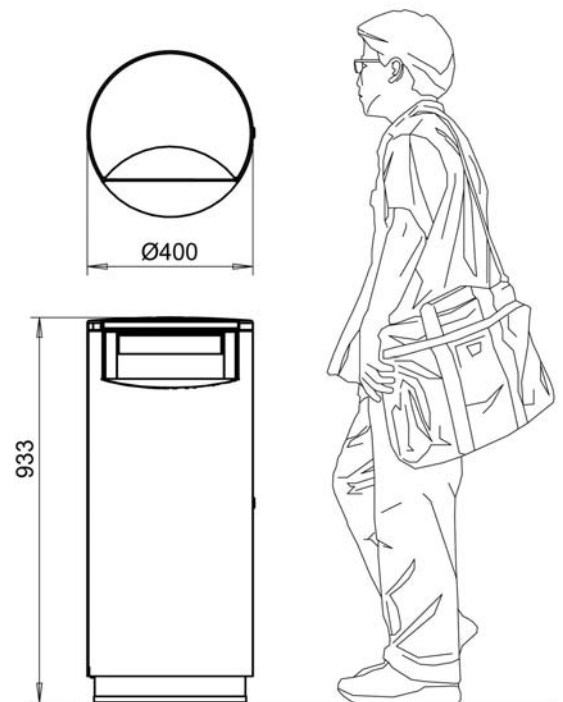

FinBin® 100

6005

6009

9005

9006

9007

SST