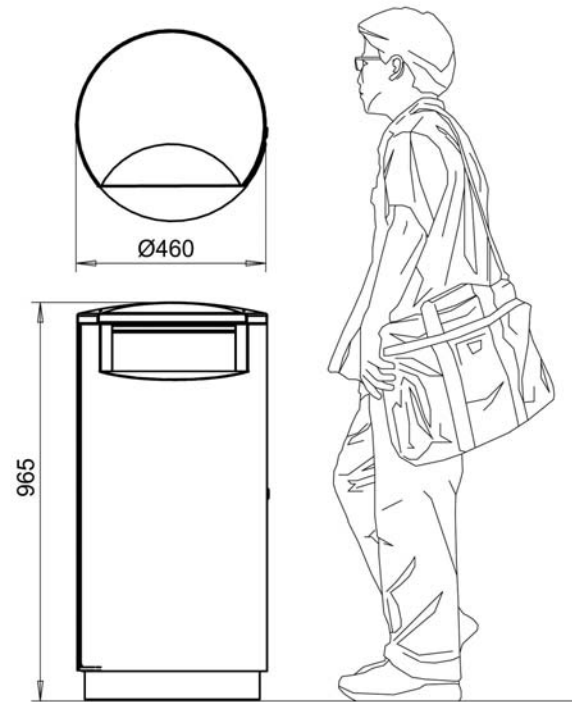

FinBin® 140

6005

6009

9005

9006

9007

SST

Measurements	460x855 (wxh)
Aperture	115x300 (hwx)
Weight	34 Kg
Liner	101 Liter
Liner with ashtray	86 Liter
Metall thickness	2 mm