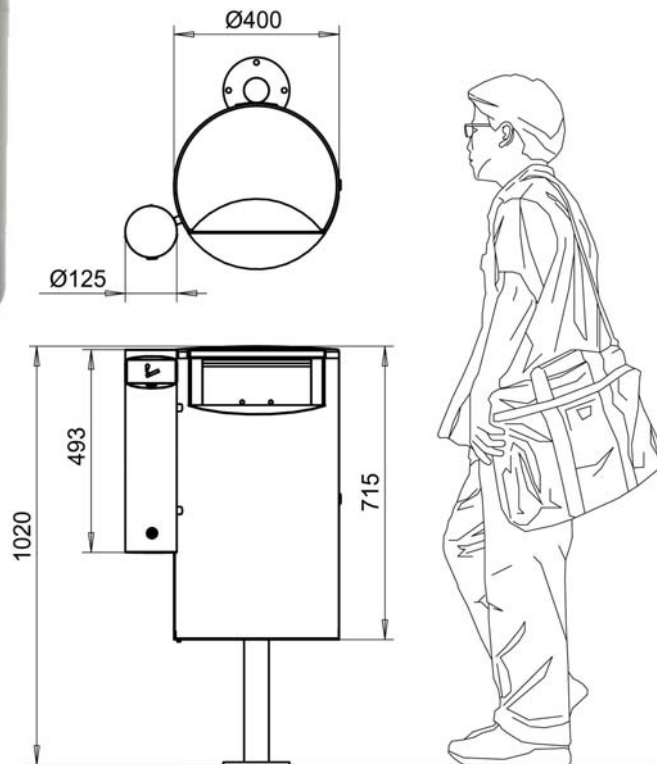

FinBin® 60 Combi

6005

6009

9005

9006

9007

SST