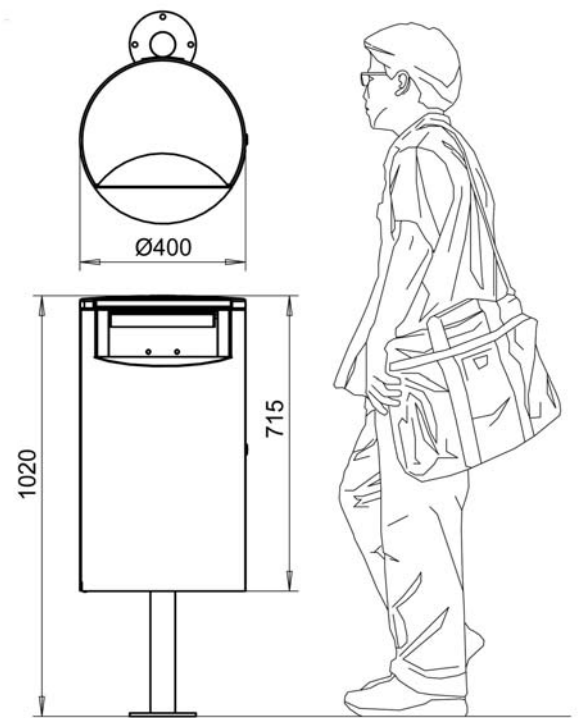

FinBin® 60

6005

6009

9005

9006

9007

SST

Measurements 400x715 (wxh)
 Aperture 115x270 (hwx)
 Weight 24 Kg
 Liner 47 Liter
 Liner with ashtray 35 Liter
 Metal thickness 2 mm