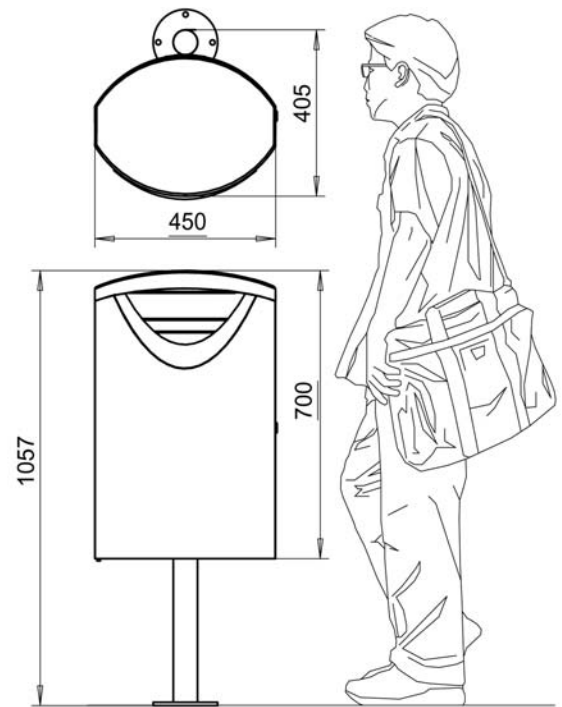

# Ellipse 60

Metallic Black  
2221903635

SST

Measurements	450x350x700 (wxdxh)
Aperture	145x290 (hwxw)
Weight	26,5 Kg
Liner	40 Liter
Liner with ashtray	40 Liter
Metal thickness	2 mm

Ellipse 60 Accessories